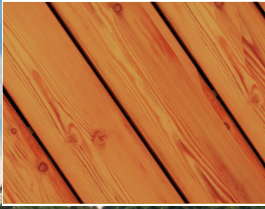

STORM

SYSTEM[®]

SEMI-TRANSPARENT EXTERIOR STAINS

SEMI-TRANSPARENT STAINS

Semi-transparent stains allow the natural grain and texture of the wood to show through while enhancing its appearance with subtle color.

SEMI-TRANSPARENT EXTERIOR STAINS

SEMI-TRANSPARENT
SCULPTURED ROCKS

Semi-transparent stains allow the natural grain and texture of the wood to show through while enhancing its appearance with subtle color.

California Redwood

Redwood Forest

Nature's Tone

Cedar Plank

Back to Nature

Sandy Pointe

Sculptured Rocks

Beneath the Bark

SEMI-SOLID STAINS

Semi-solid stains provide greater opacity while still allowing the texture to show, for a subtle yet rich look.

SOLID STAINS

These completely opaque, long-lasting colors allow the natural texture of the wood to show through with the maximum level of UV protection.